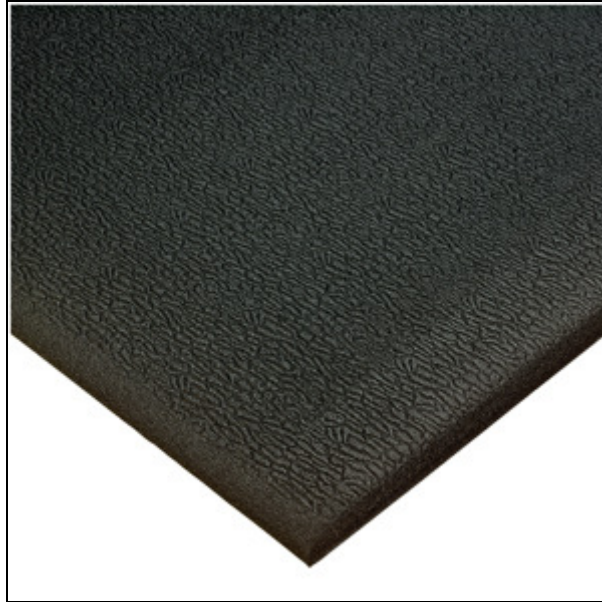

## High Energy Anti-Fatigue Mats

High Energy mats are made of a unique cross-linked PVC compound, which has incredible flexibility and immediate rebound. Especially engineered to outperform similar mats, High Energy keeps a "pep in your step".

- Cross-linked blown vinyl sponge material
- Available in 3/8" thickness
- Random grooves help this mat mold to your foot

Item No: EHE

**Standard Sizes (Approximate)**

Size	Qty. 1	Qty. 2-10	Qty. 11-25	Qty. 26+
2' x 3'	\$32.40	\$31.11	\$29.33	\$27.14
2' x 4'	\$47.04	\$46.16	\$45.44	\$44.08
2' x 5'	\$58.80	\$57.70	\$56.80	\$55.10
2' x 6'	\$70.56	\$69.24	\$68.16	\$66.12
2' x 8'	\$94.08	\$92.32	\$90.88	\$88.16
2' x 10'	\$117.60	\$115.40	\$113.60	\$110.20
3' x 4'	\$70.56	\$69.24	\$68.16	\$66.12
3' x 5'	\$80.00	\$78.55	\$76.44	\$74.76
3' x 6'	\$105.84	\$103.86	\$102.24	\$99.18
3' x 8'	\$141.12	\$138.48	\$136.32	\$132.24
3' x 10'	\$176.40	\$173.10	\$170.40	\$165.30
3' x 12'	\$211.68	\$207.72	\$204.48	\$198.36
3' x 15'	\$264.60	\$259.65	\$255.60	\$247.95
4' x 6'	\$141.12	\$138.48	\$136.32	\$132.24
4' x 8'	\$188.16	\$184.64	\$181.76	\$176.32
4' x 10'	\$235.20	\$230.80	\$227.20	\$220.40
4' x 12'	\$282.24	\$276.96	\$272.64	\$264.48
4' x 15'	\$352.80	\$346.20	\$340.80	\$330.60

Black